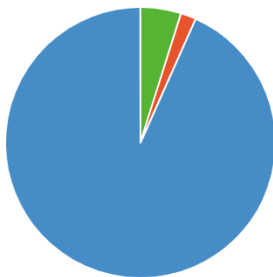

Sent to 1531 subscriber(s)

● Opens ● Link Clicks for first day

Campaign Overview

- 74 Unique open**
96 total opens to date
- 28 Bounced**
All emails appear to be delivered
- 1401 Not Opened**
Open rates are only estimates

4.92% of all recipients opened so far

0.47% clicked a link (7 person)

1.02% unsubscribed (15 people)

Links Clicked

7 person clicked
Giving you a **0.47%** click rate.

7 total clicks
Made by 7 person

7 clicks per person
Average of all those who clicked.