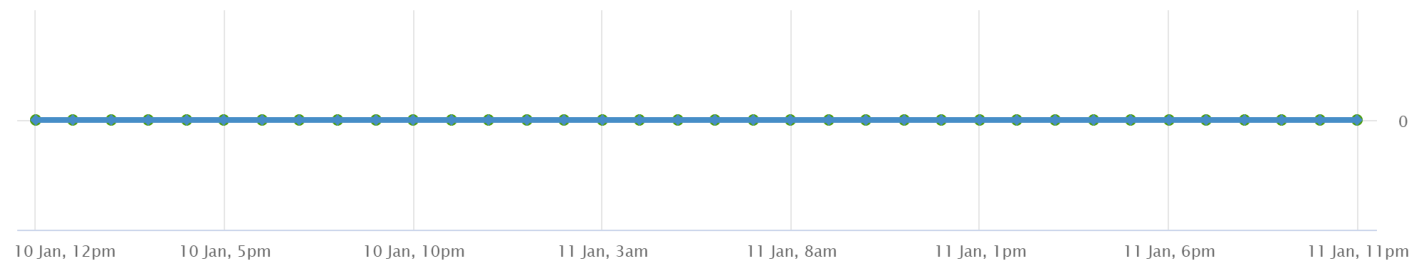

Sent to 1531 subscriber(s)

● Opens ● Link Clicks for first day

Campaign Overview

- 74 Unique open**
96 total opens to date
- 28 Bounced**
All emails appear to be delivered
- 1401 Not Opened**
Open rates are only estimates

4.92% of all recipients opened so far

0.47% clicked a link (7 person)

1.02% unsubscribed (15 people)

Links Clicked

7 person clicked
Giving you a **0.47%** click rate.

7 total clicks
Made by 7 person

7 clicks per person
Average of all those who clicked.